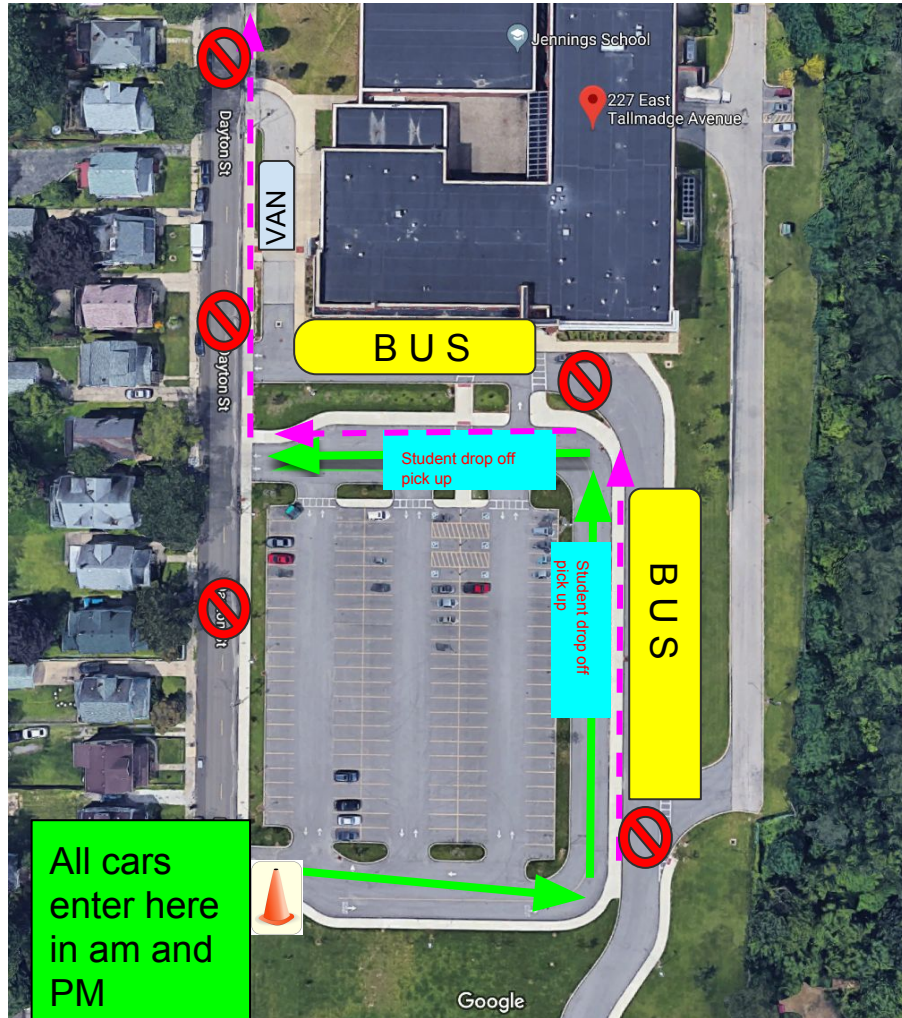

Parents:

This map shows our morning drop off and pick up driving patterns. No parent should drop off on Dayton it is not safe. All drivers must enter the parking lot at the orange cones and drop off students in drop off lanes. There are signs clearly marking these lanes, stay to the right as you enter and it will take you all the way to the exit. You can drop anywhere along that sidewalk.

Map Key

Students walk here 

Parent drop off lanes 

School bus and van lanes only 

Parents enter at orange cones 

No stopping or drop off on Dayton. 